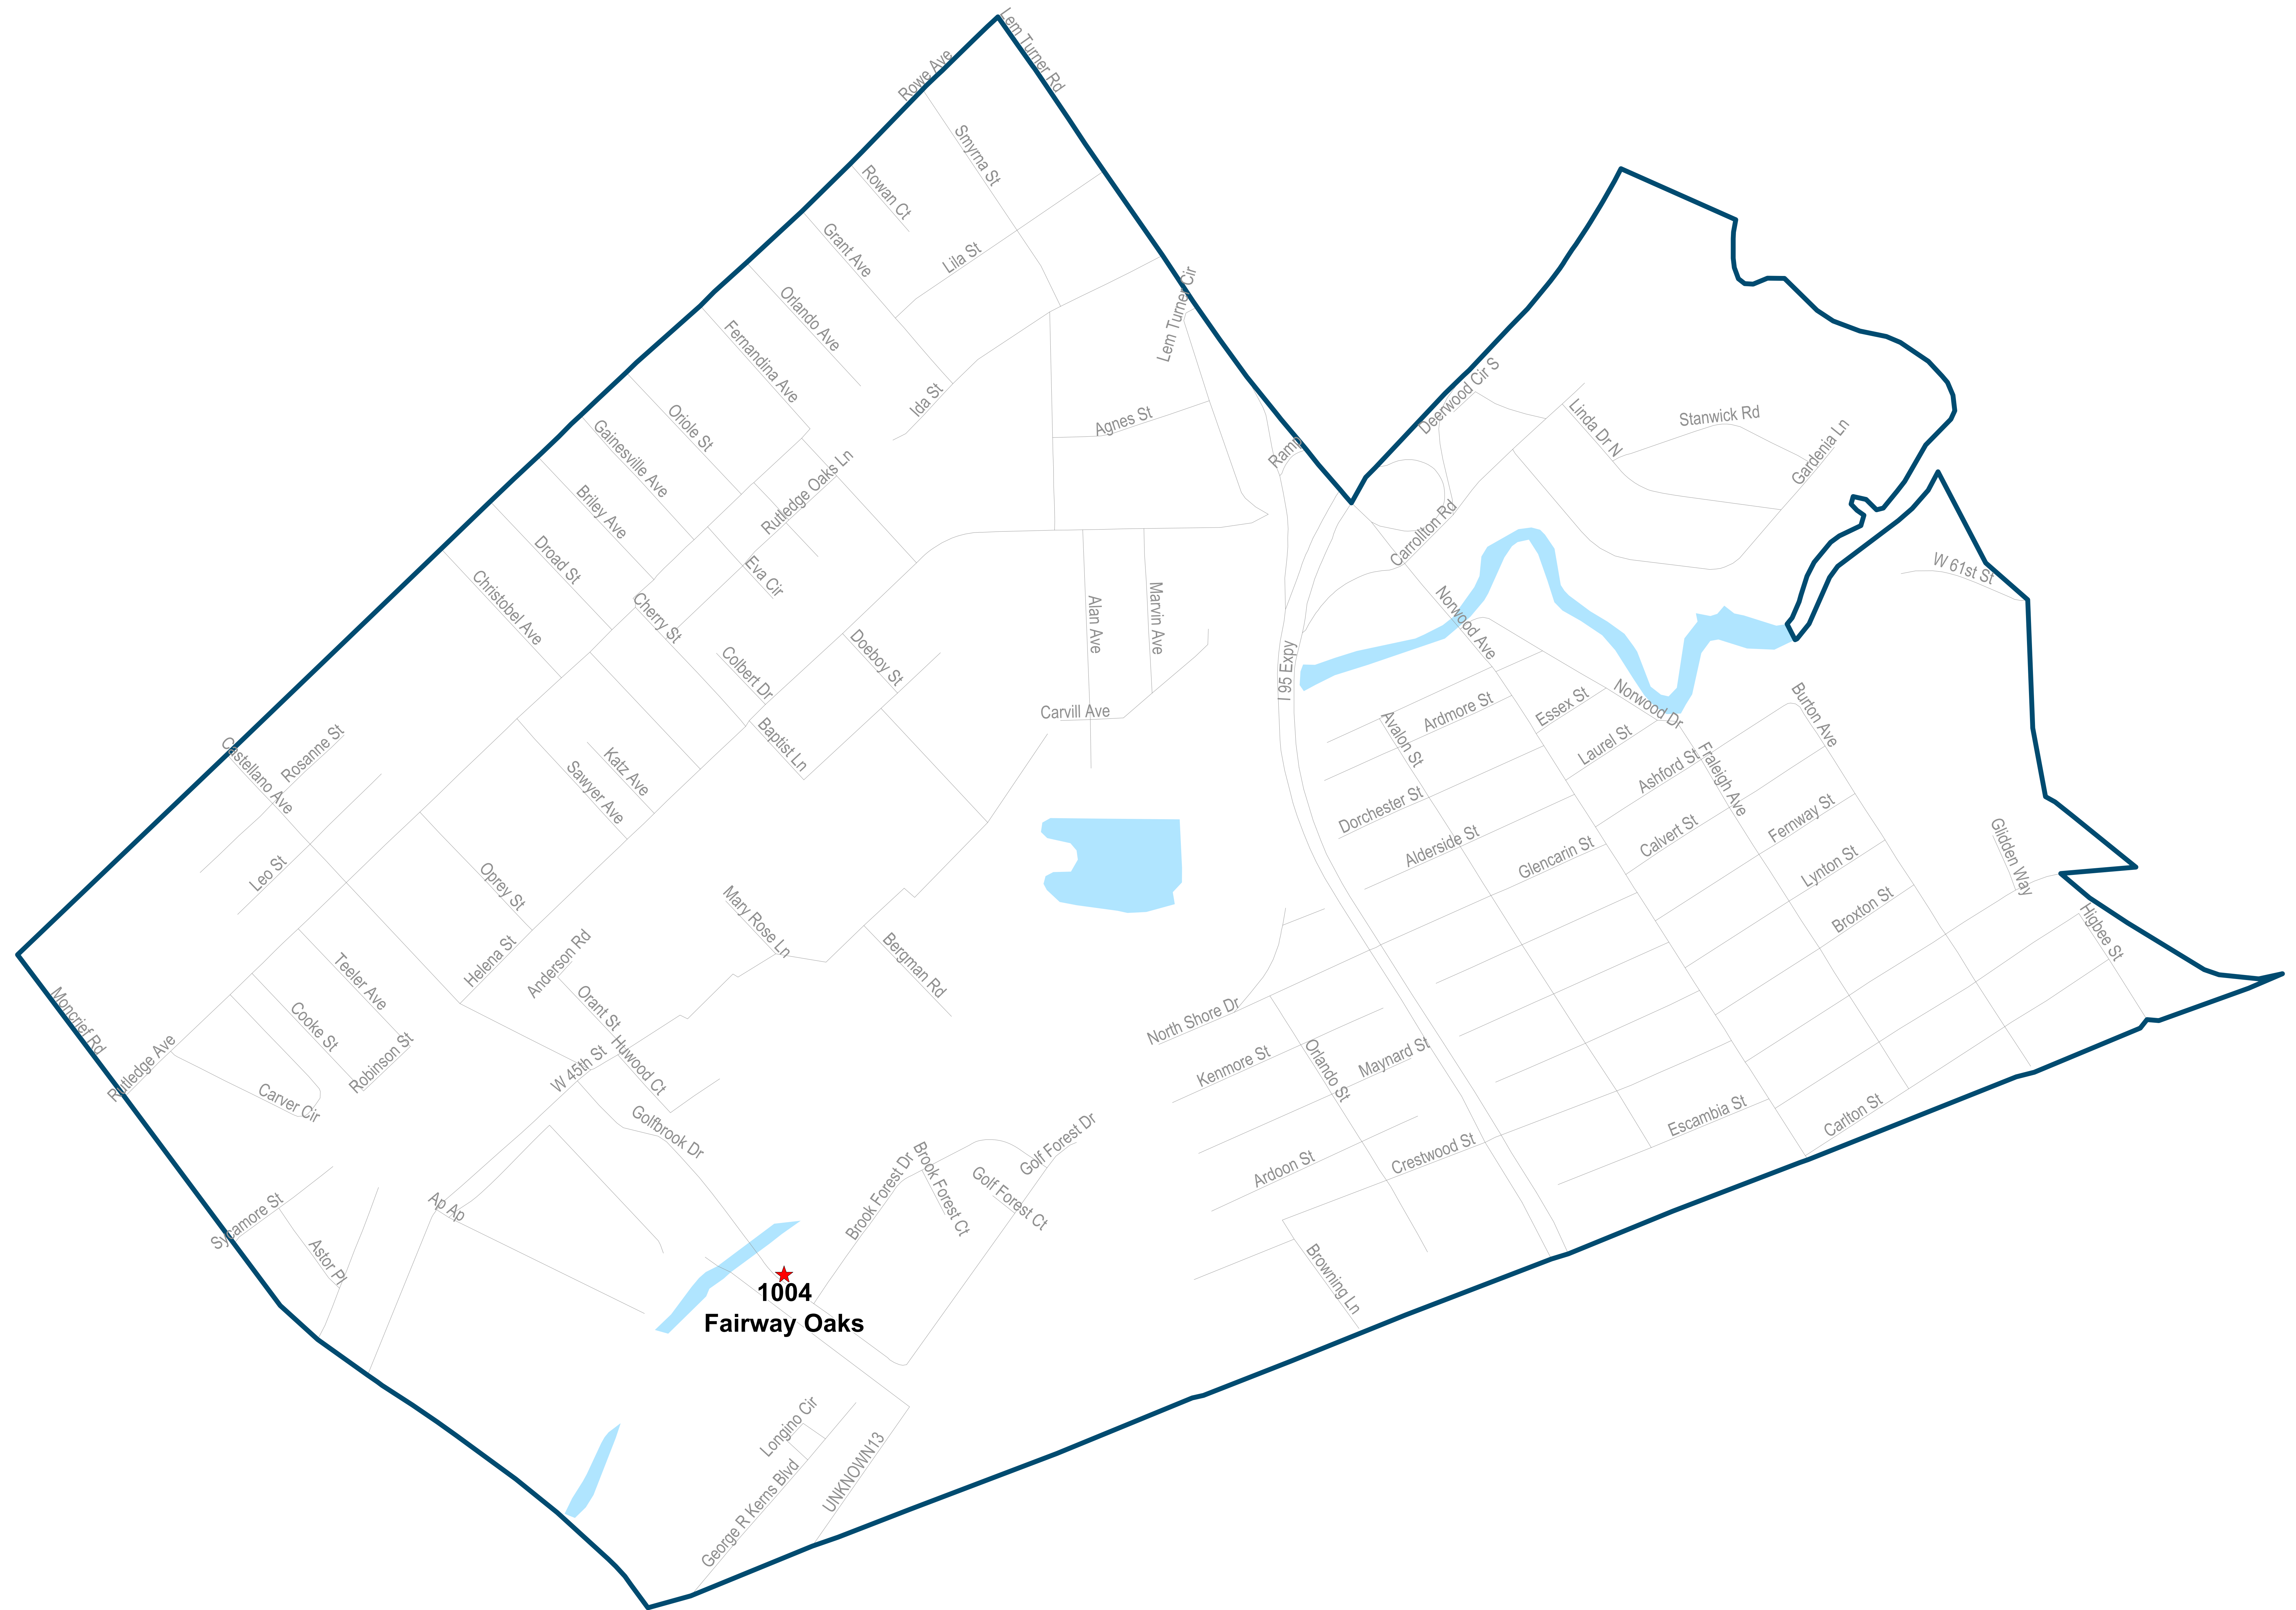

Duval County Supervisor of Elections Precinct 1004

Fairway Oaks
5570 Golfbrook Dr
Jacksonville, FL 32208

1004
Fairway Oaks