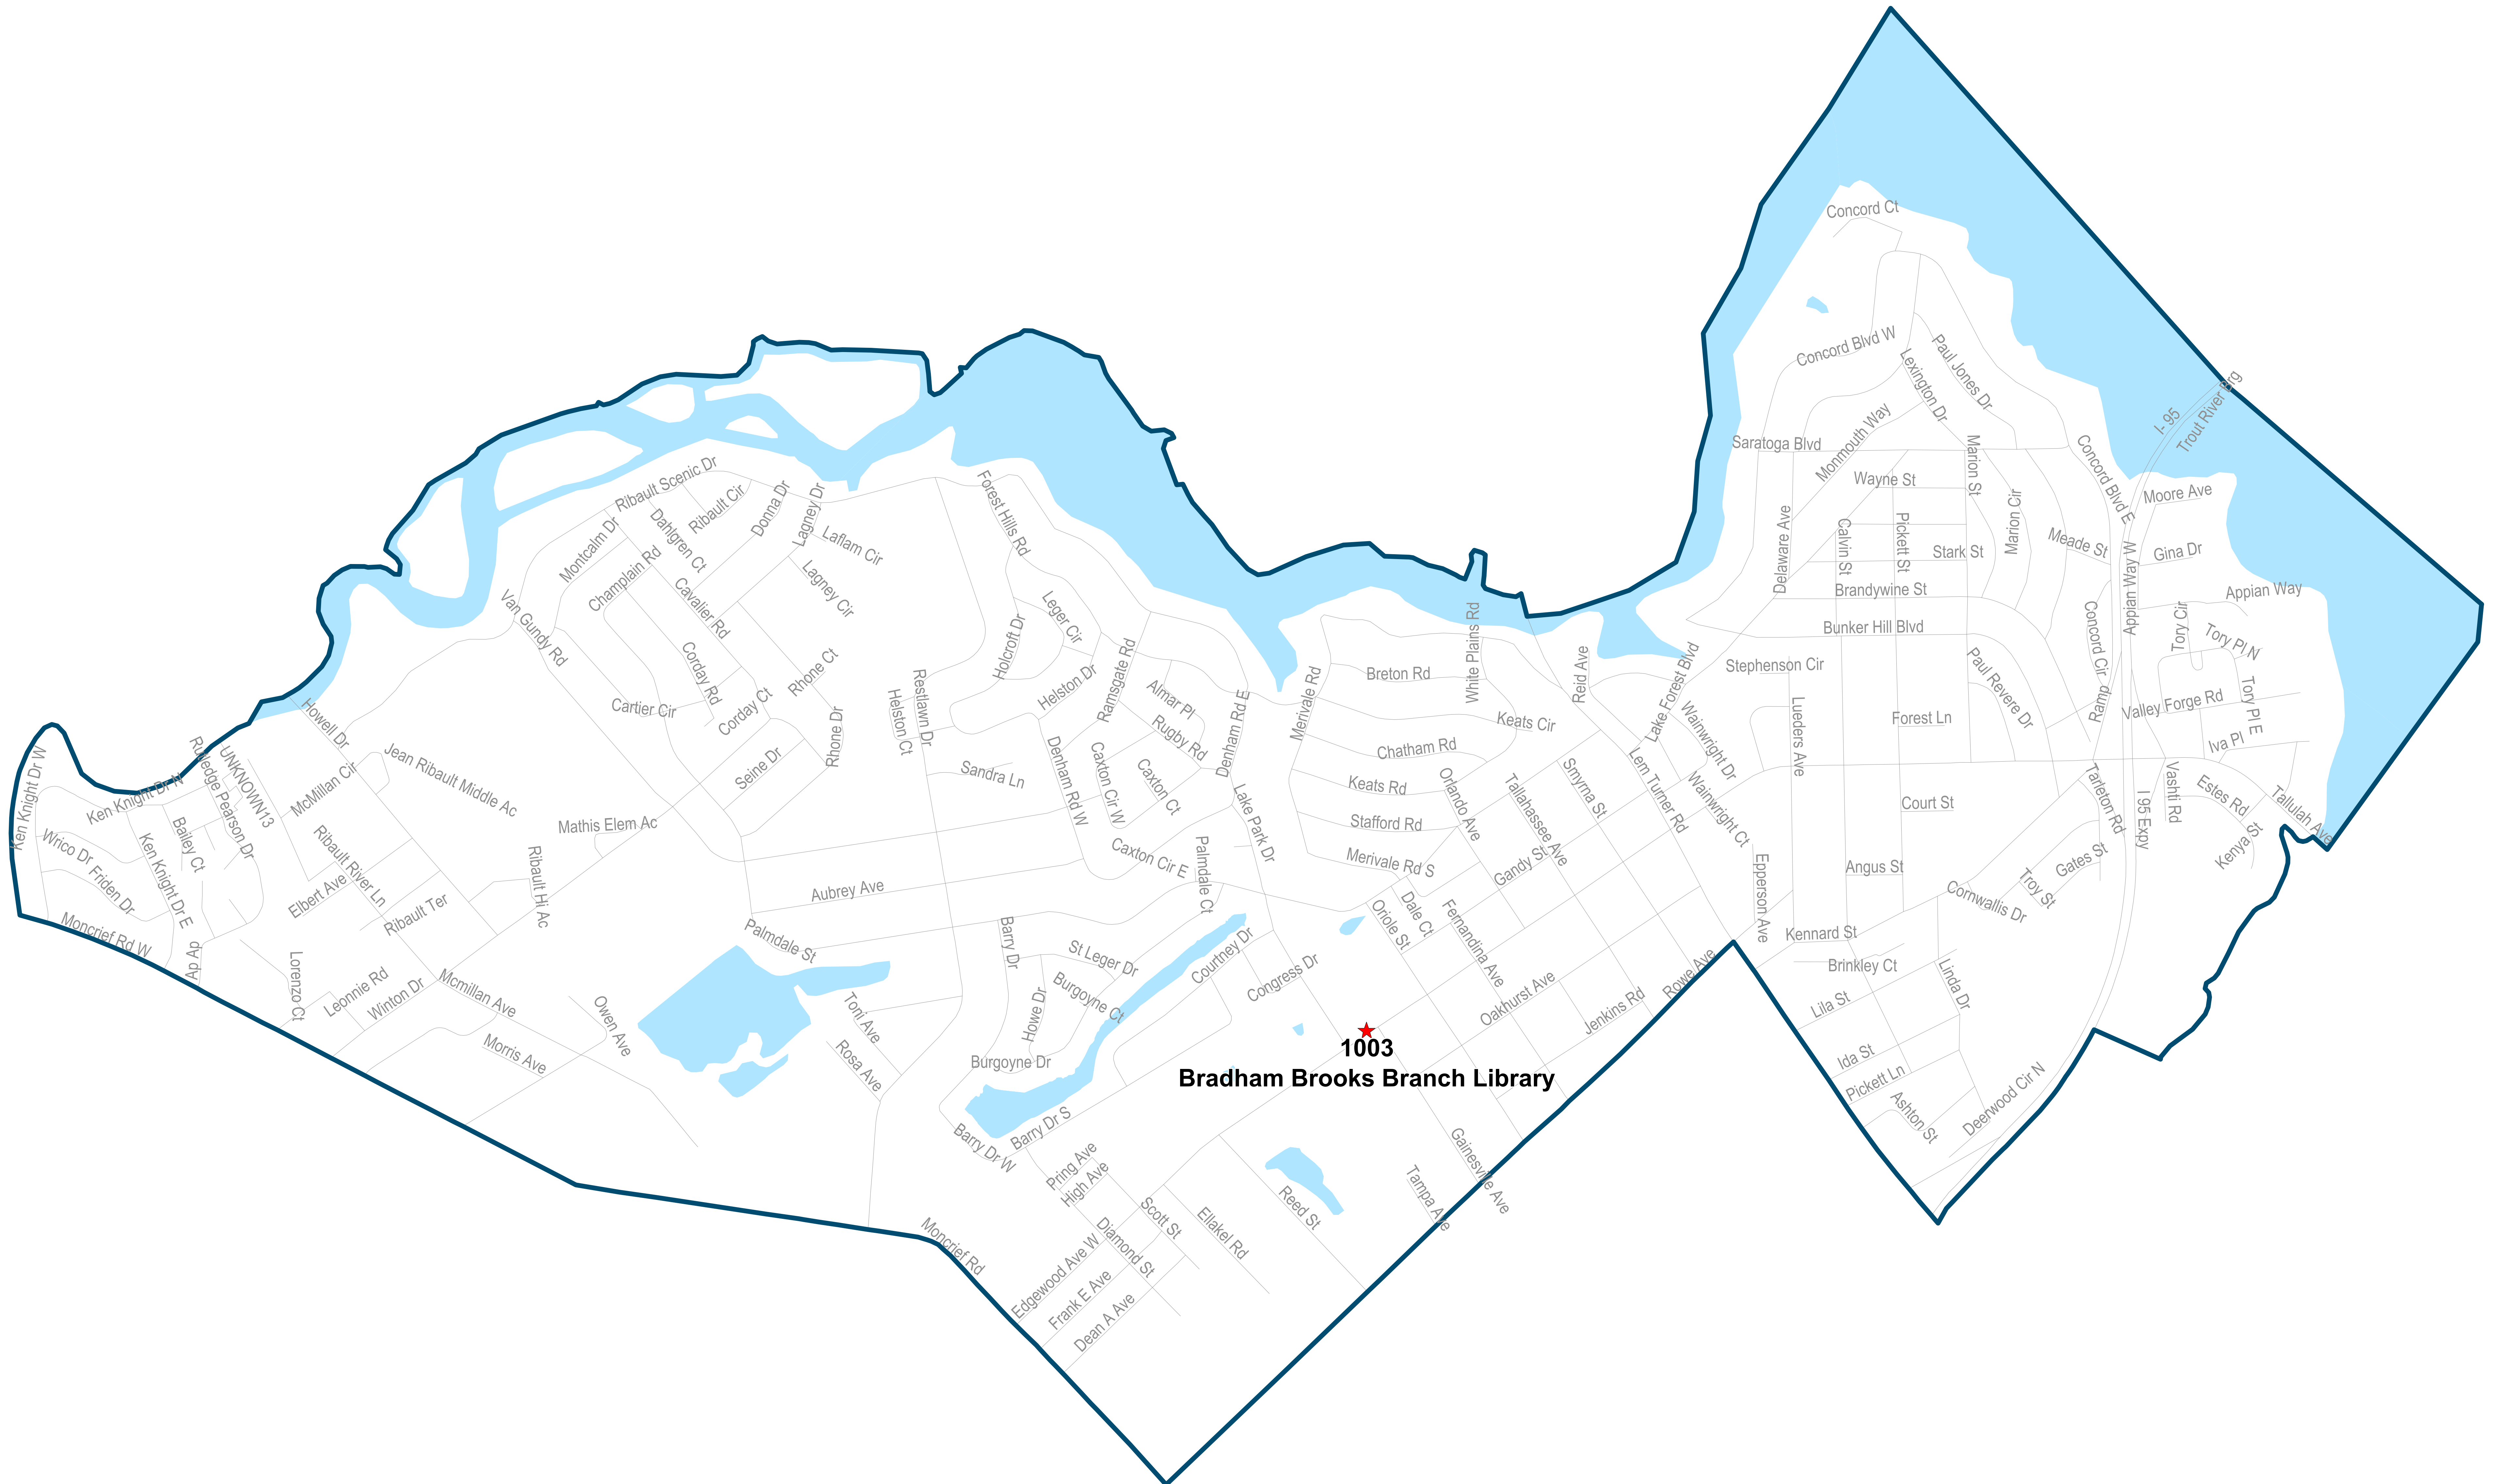

Duval County Supervisor of Elections Precinct 1003

Bradham & Brooks Branch Library
1755 Edgewood Ave W
Jacksonville, FL 32208

1003
Bradham Brooks Branch Library