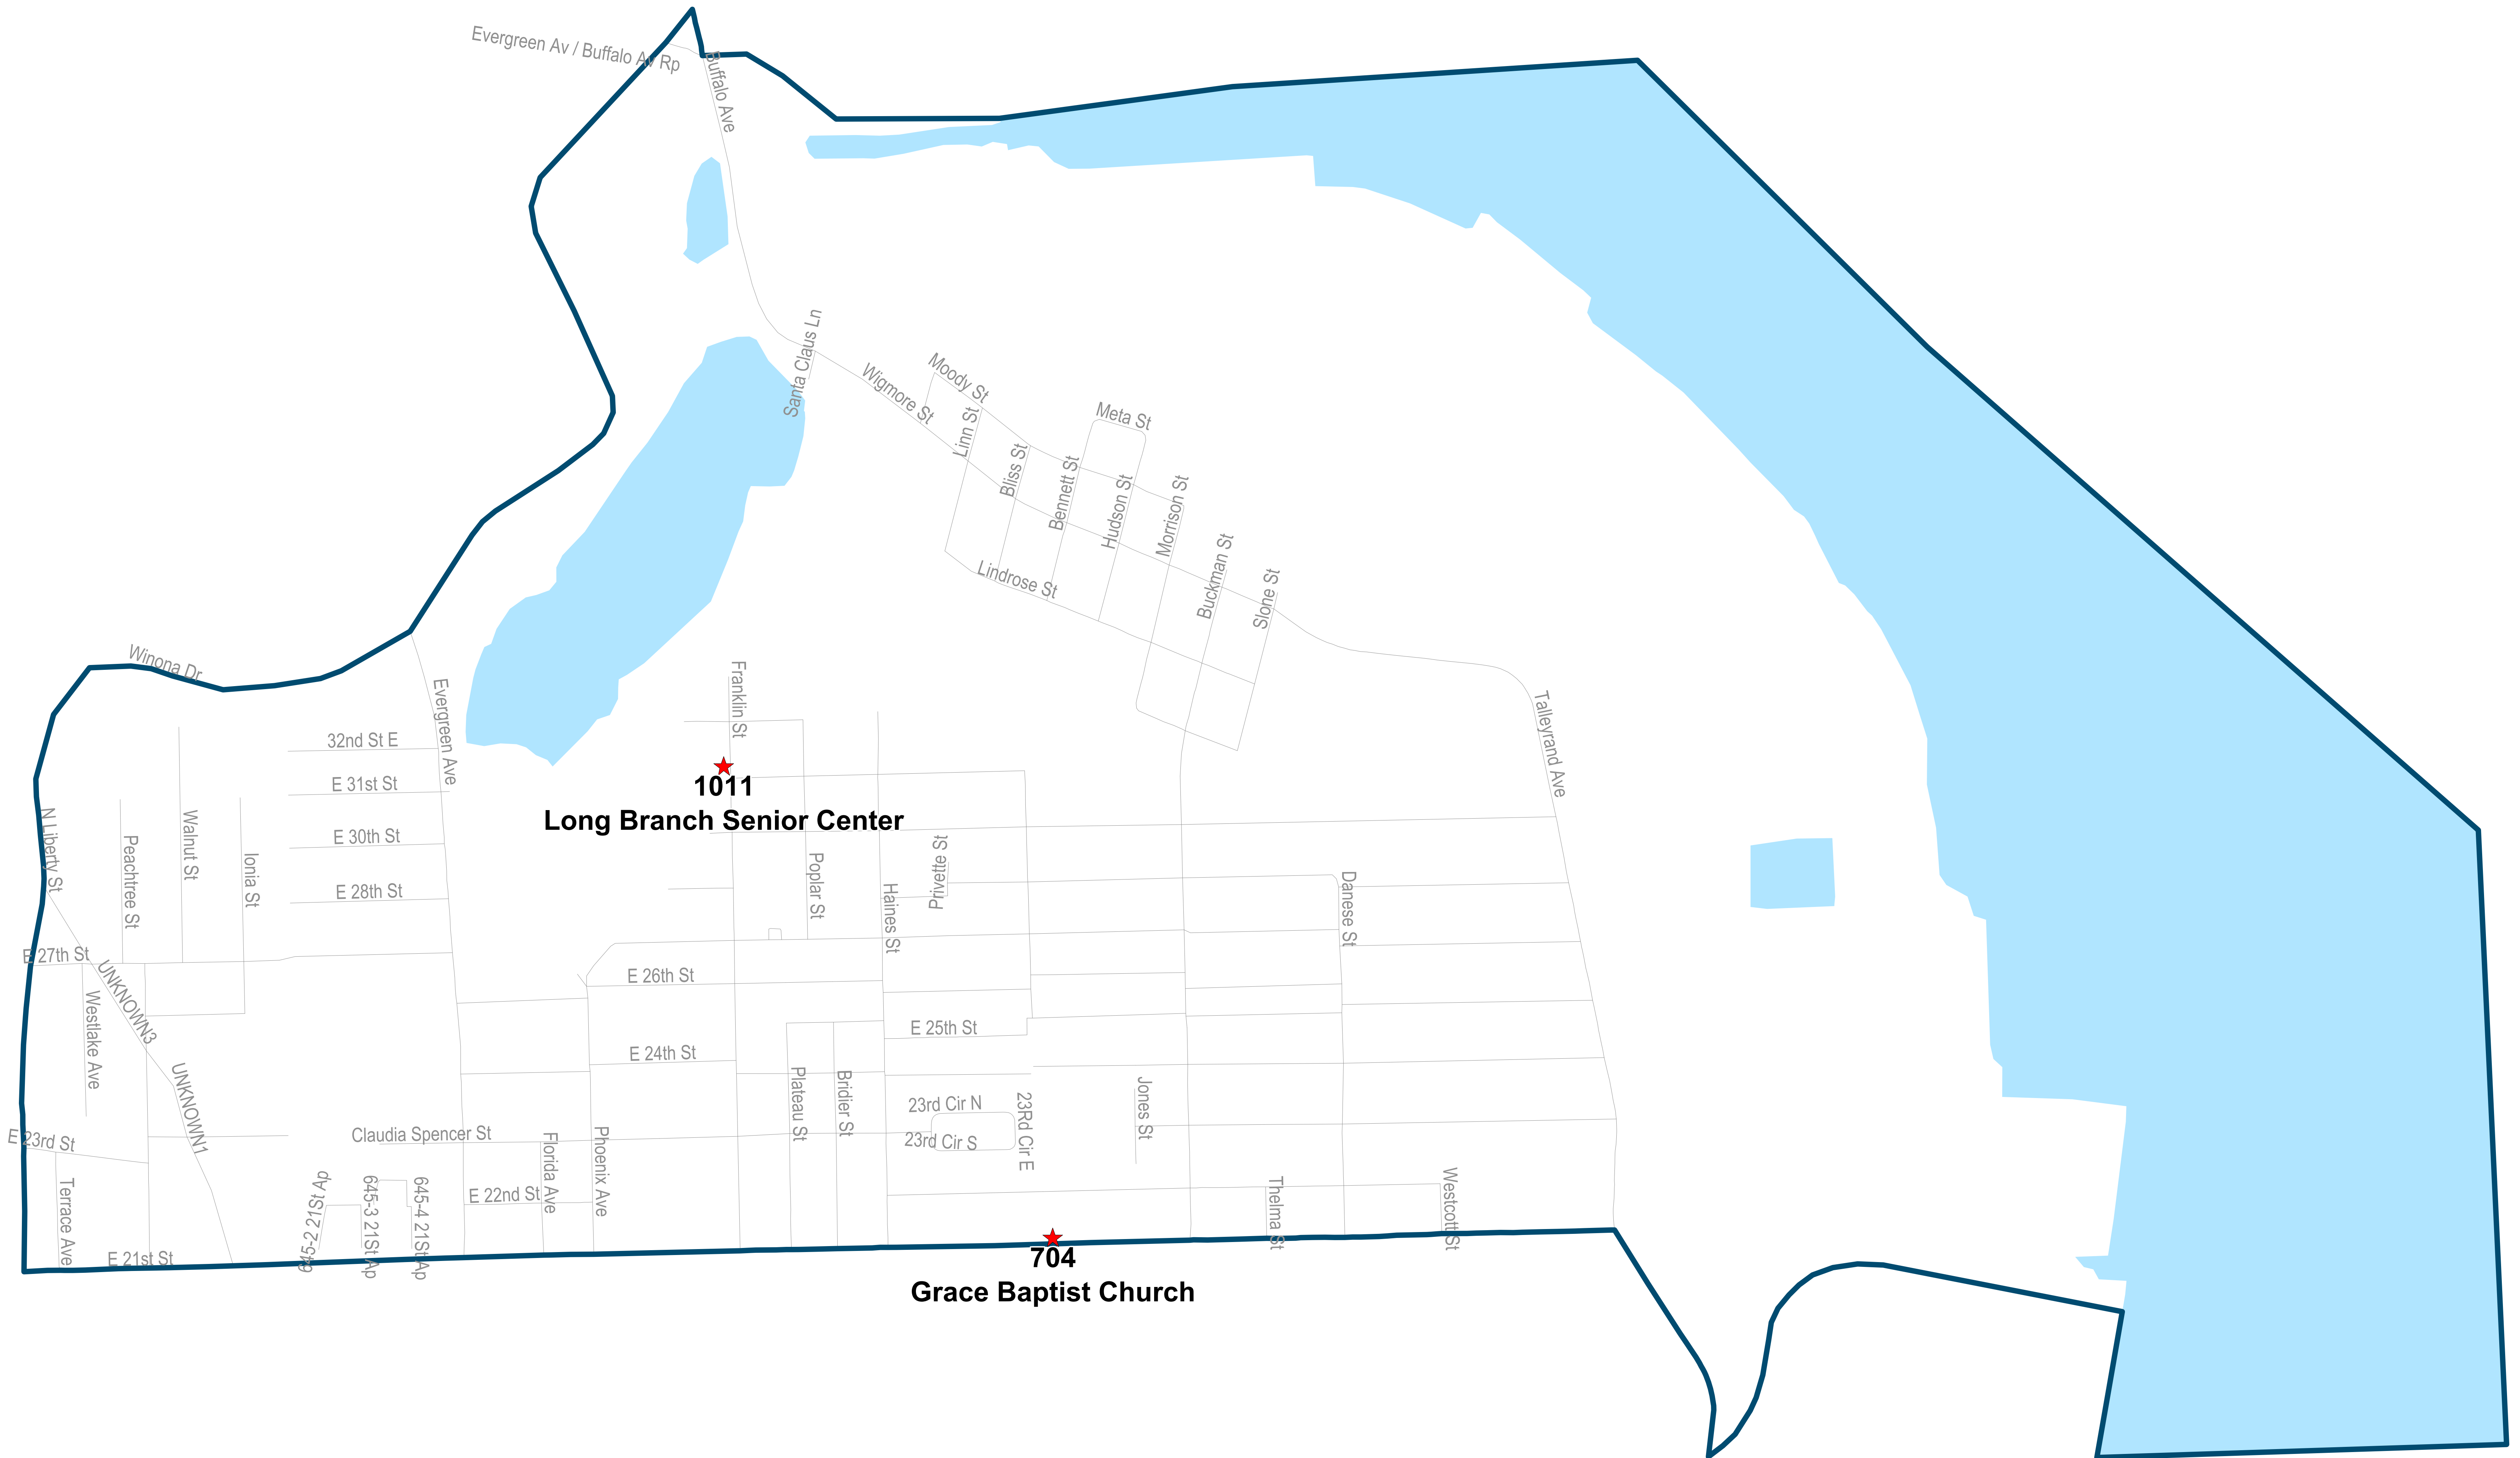

Duval County Supervisor of Elections Precinct 1011

Long Branch Senior Center
4110 Franklin St
Jacksonville, FL 32206

1011

Long Branch Senior Center

704

Grace Baptist Church