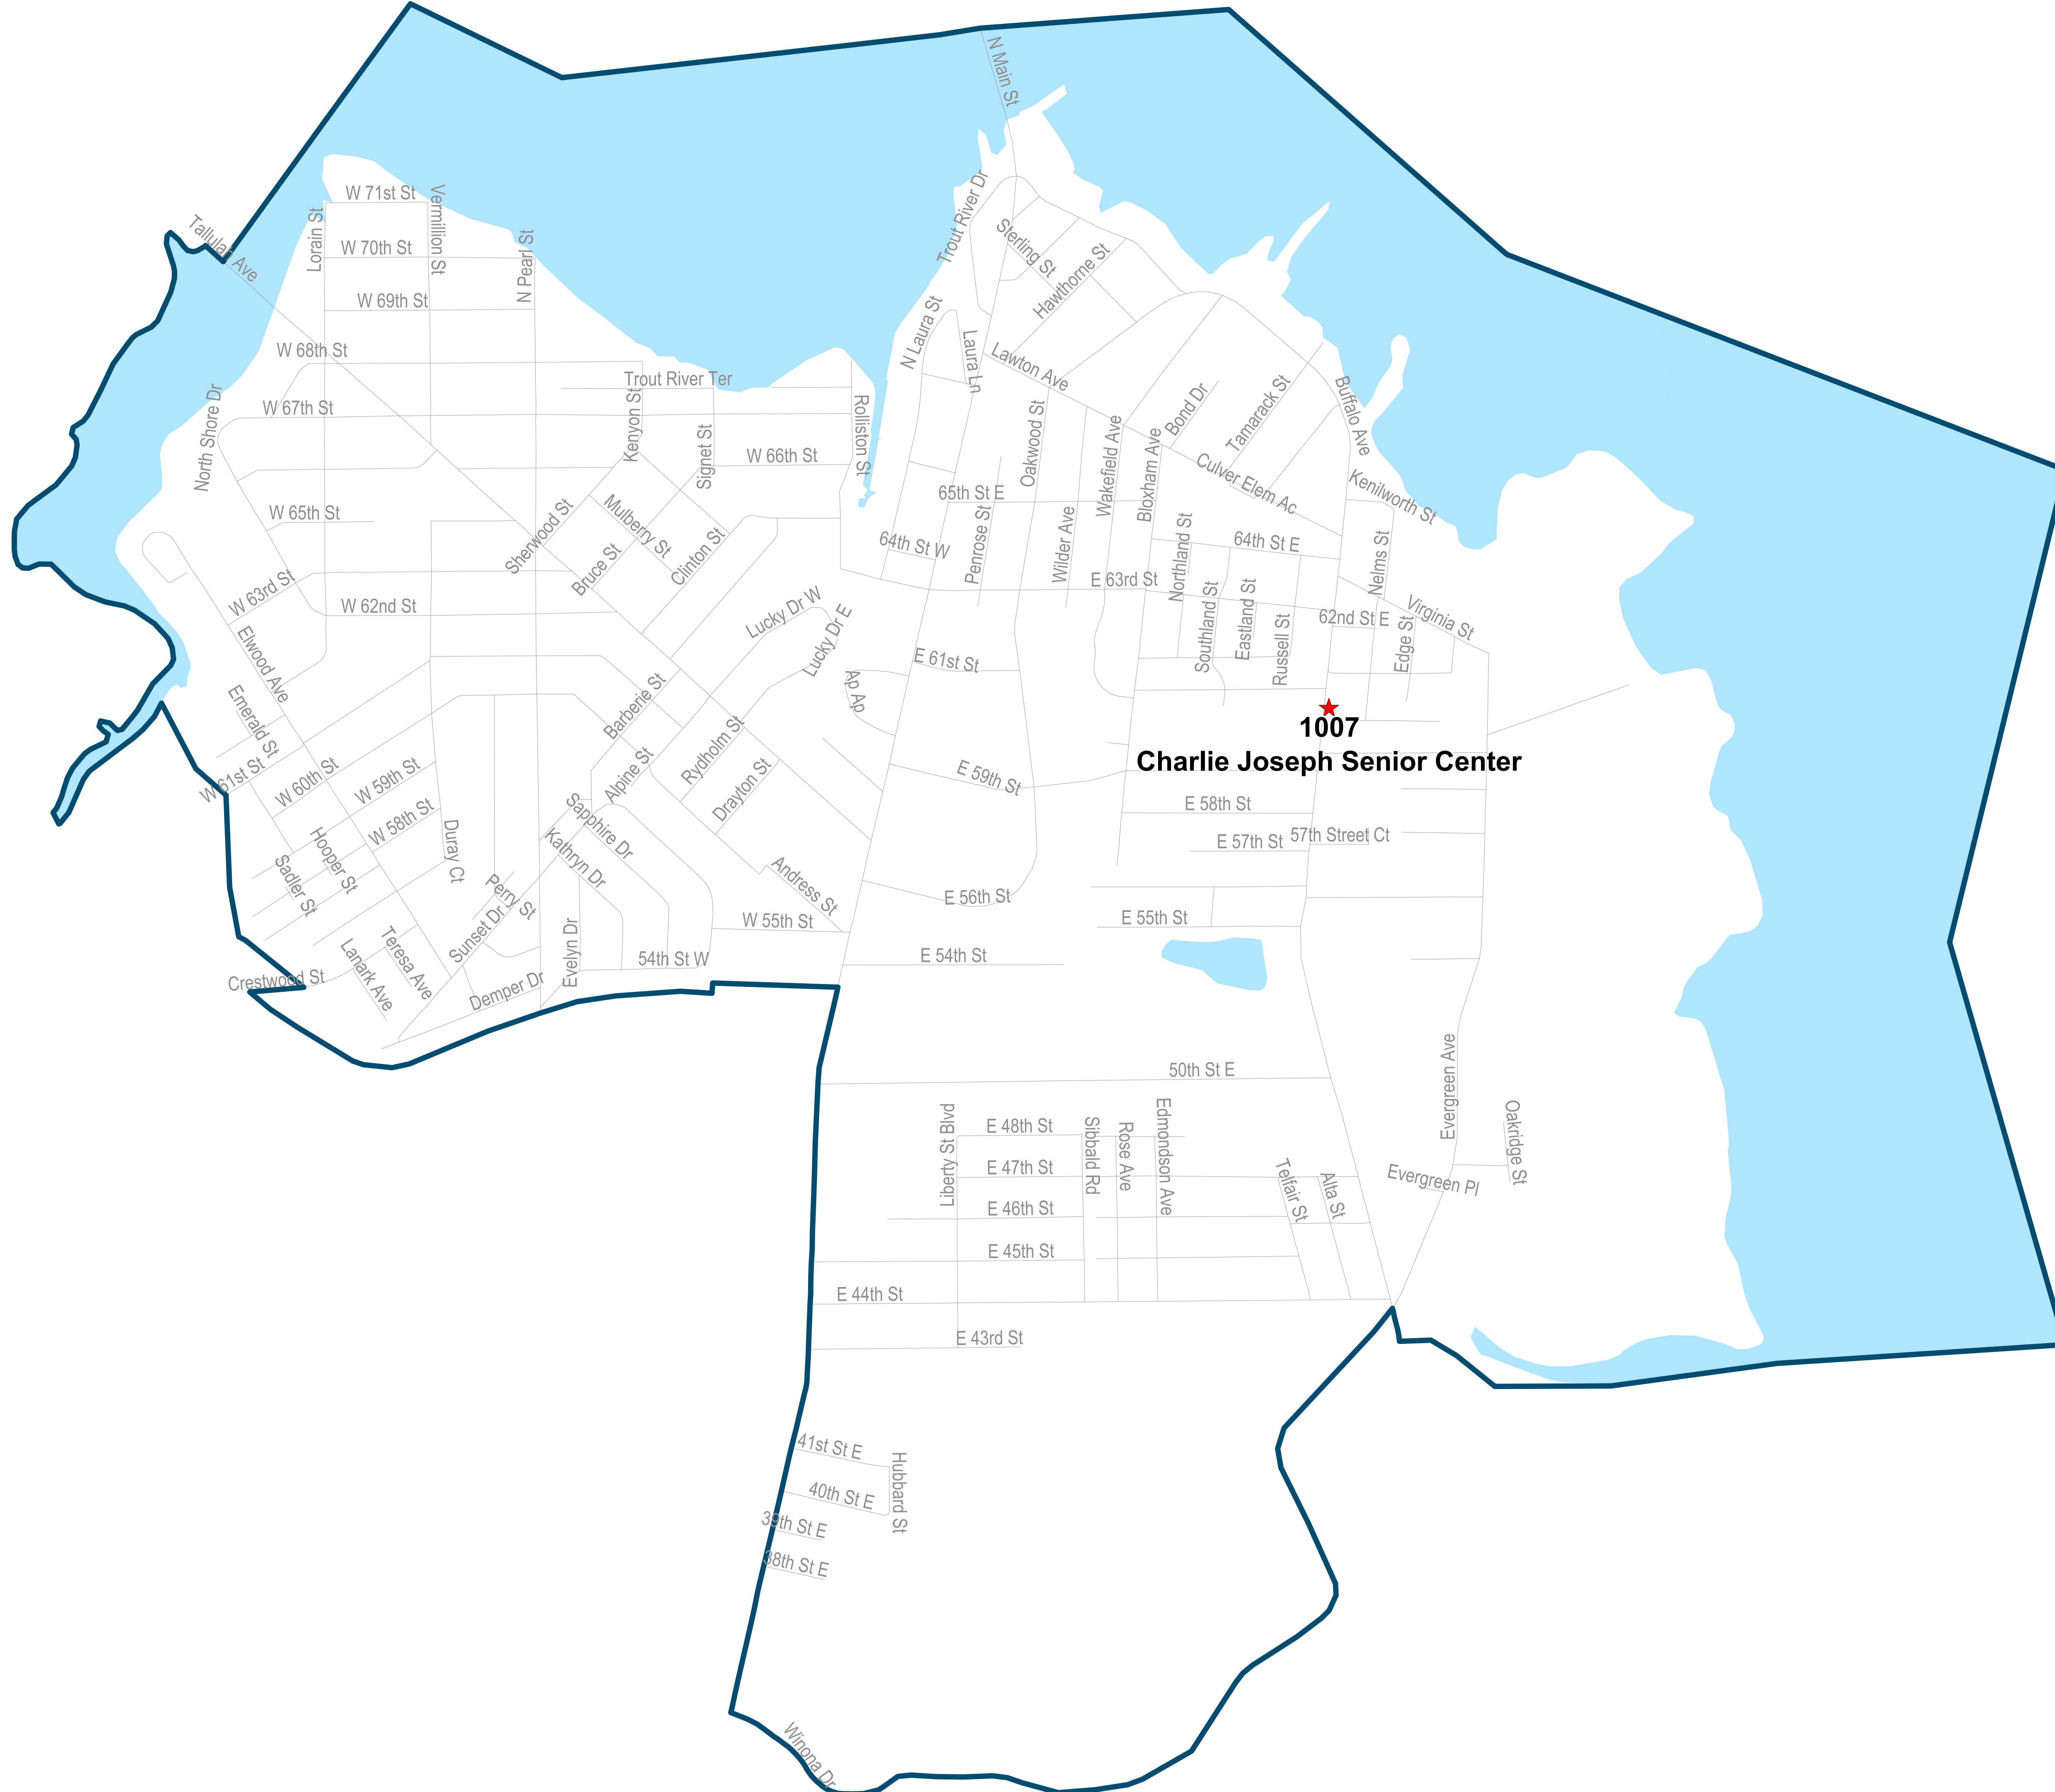

Duval County Supervisor of Elections Precinct 1007

Charlie Joseph Senior Center
6943 Buffalo Ave
Jacksonville, FL 32208

1007

Charlie Joseph Senior Center