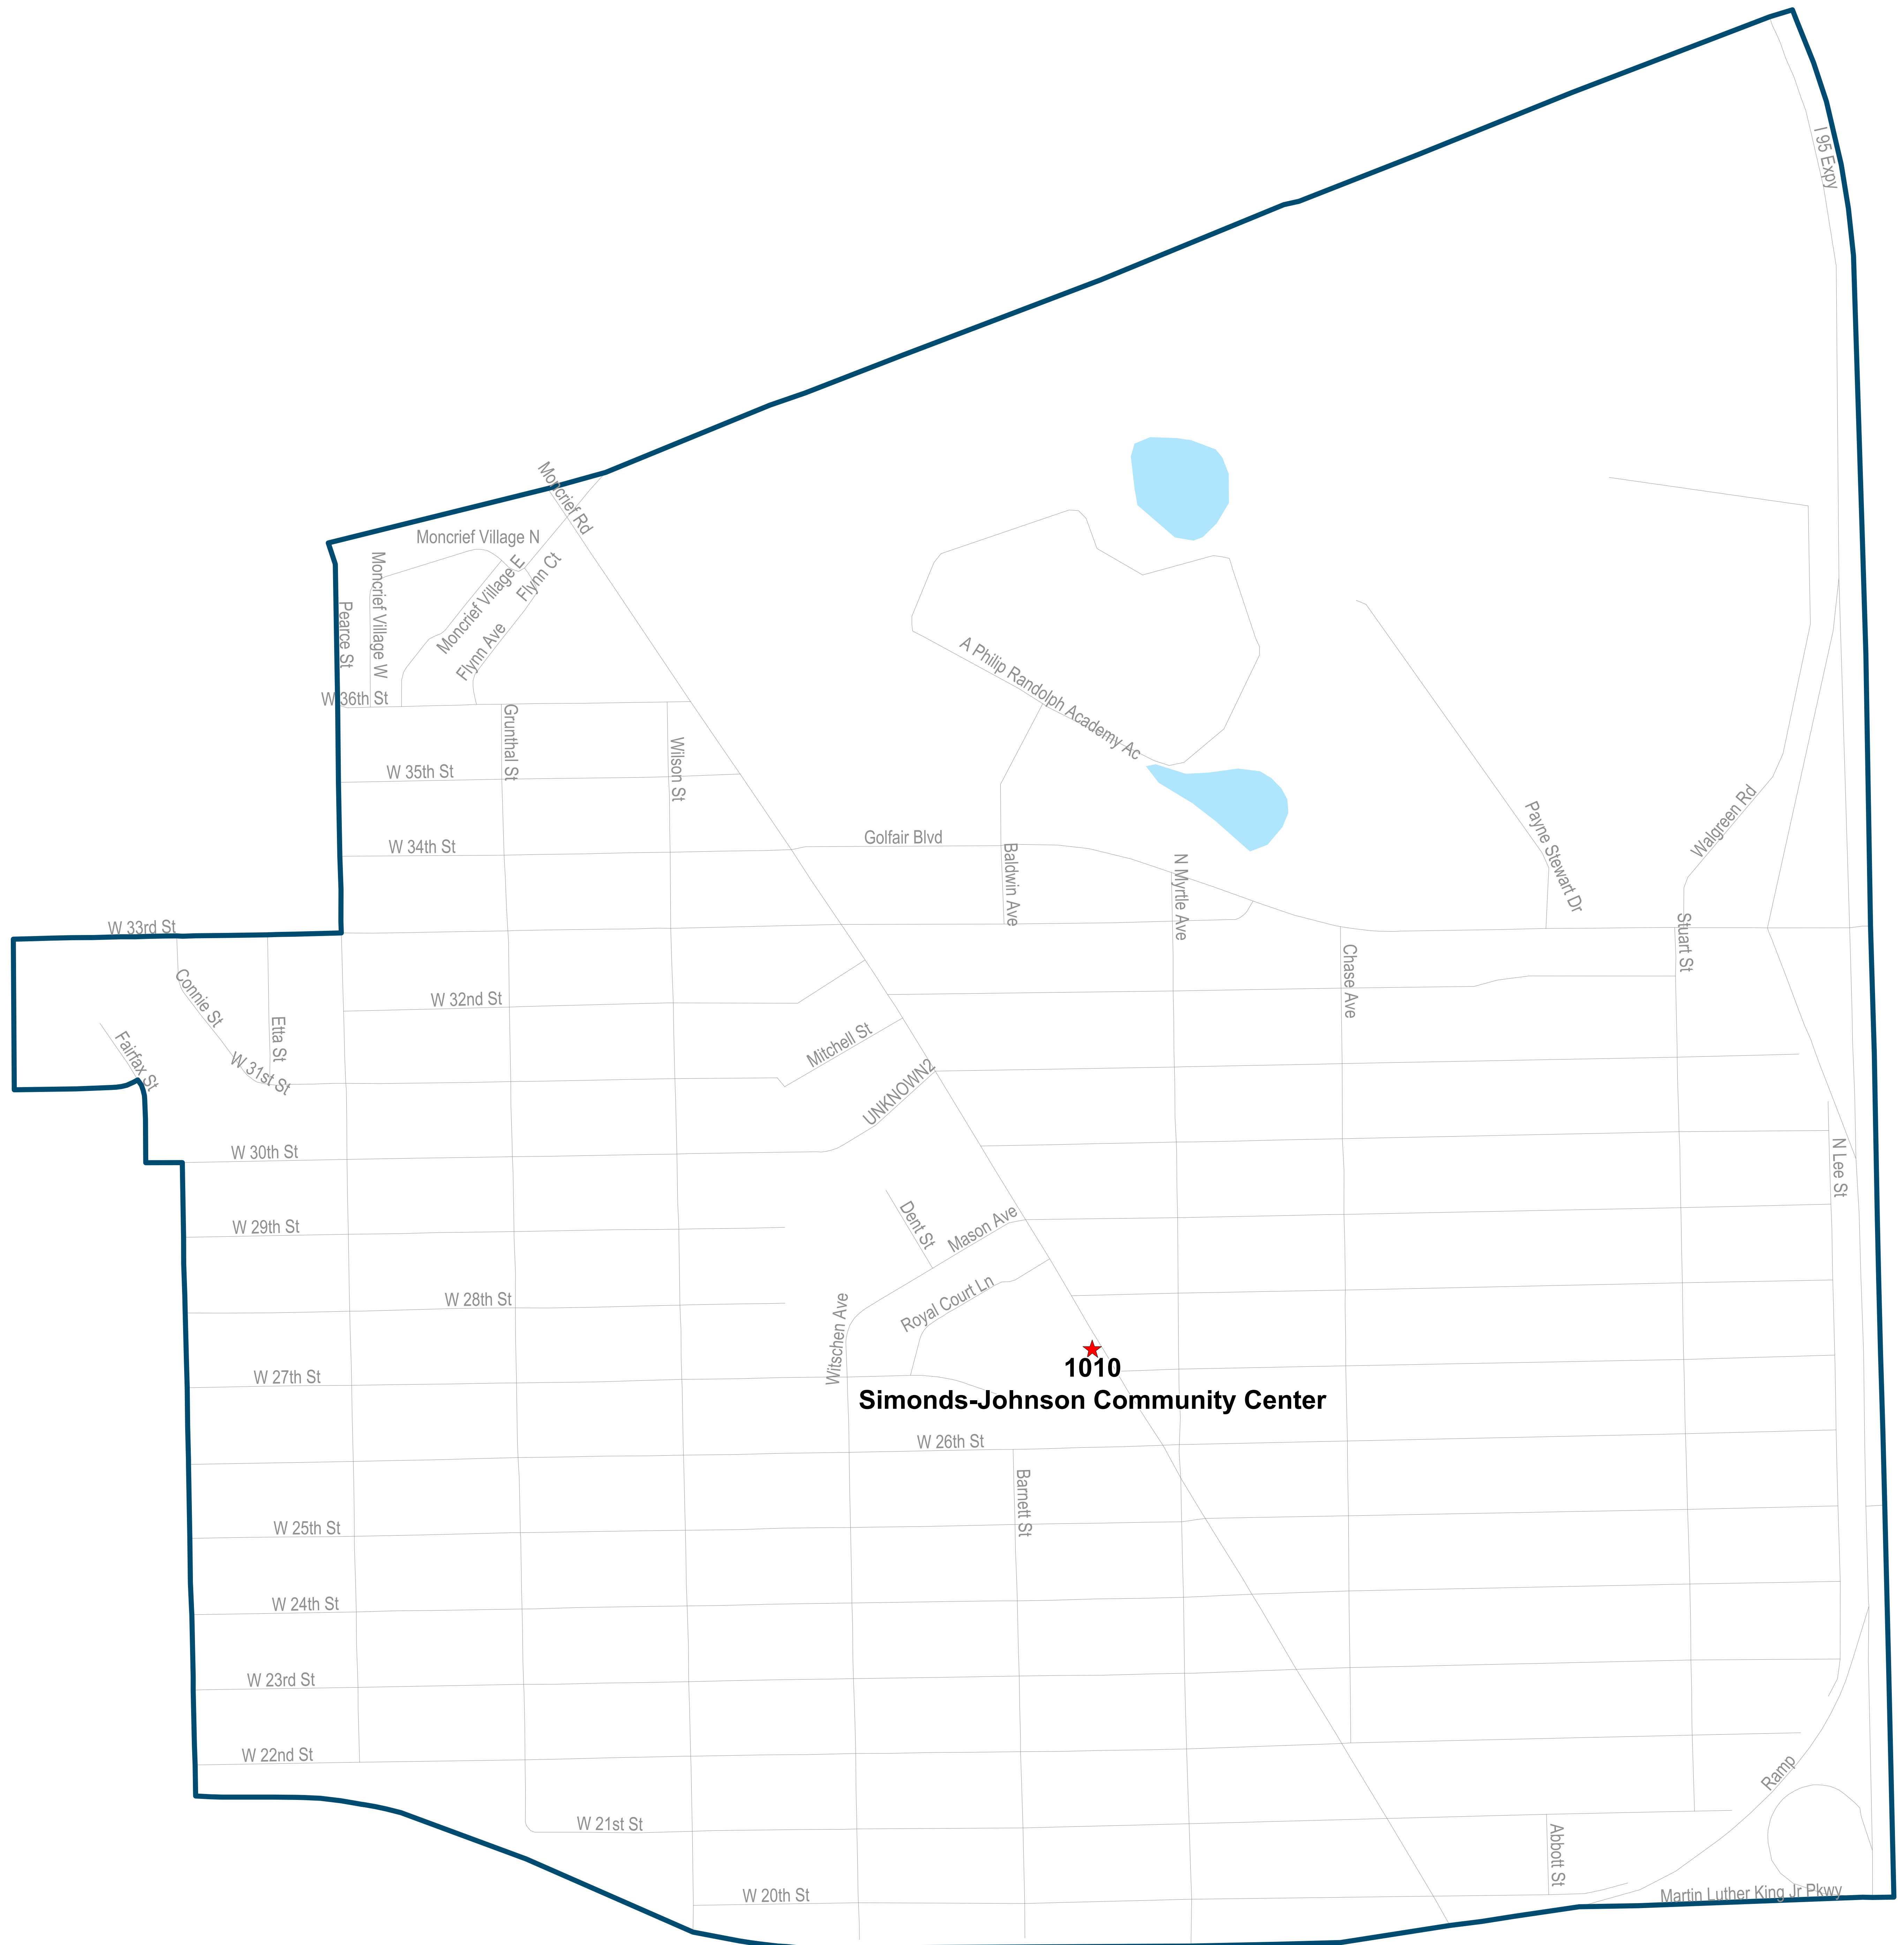

Duval County Supervisor of Elections Precinct 1010

Simonds-Johnson Community Center
3730 Moncrief Rd
Jacksonville, FL 32209