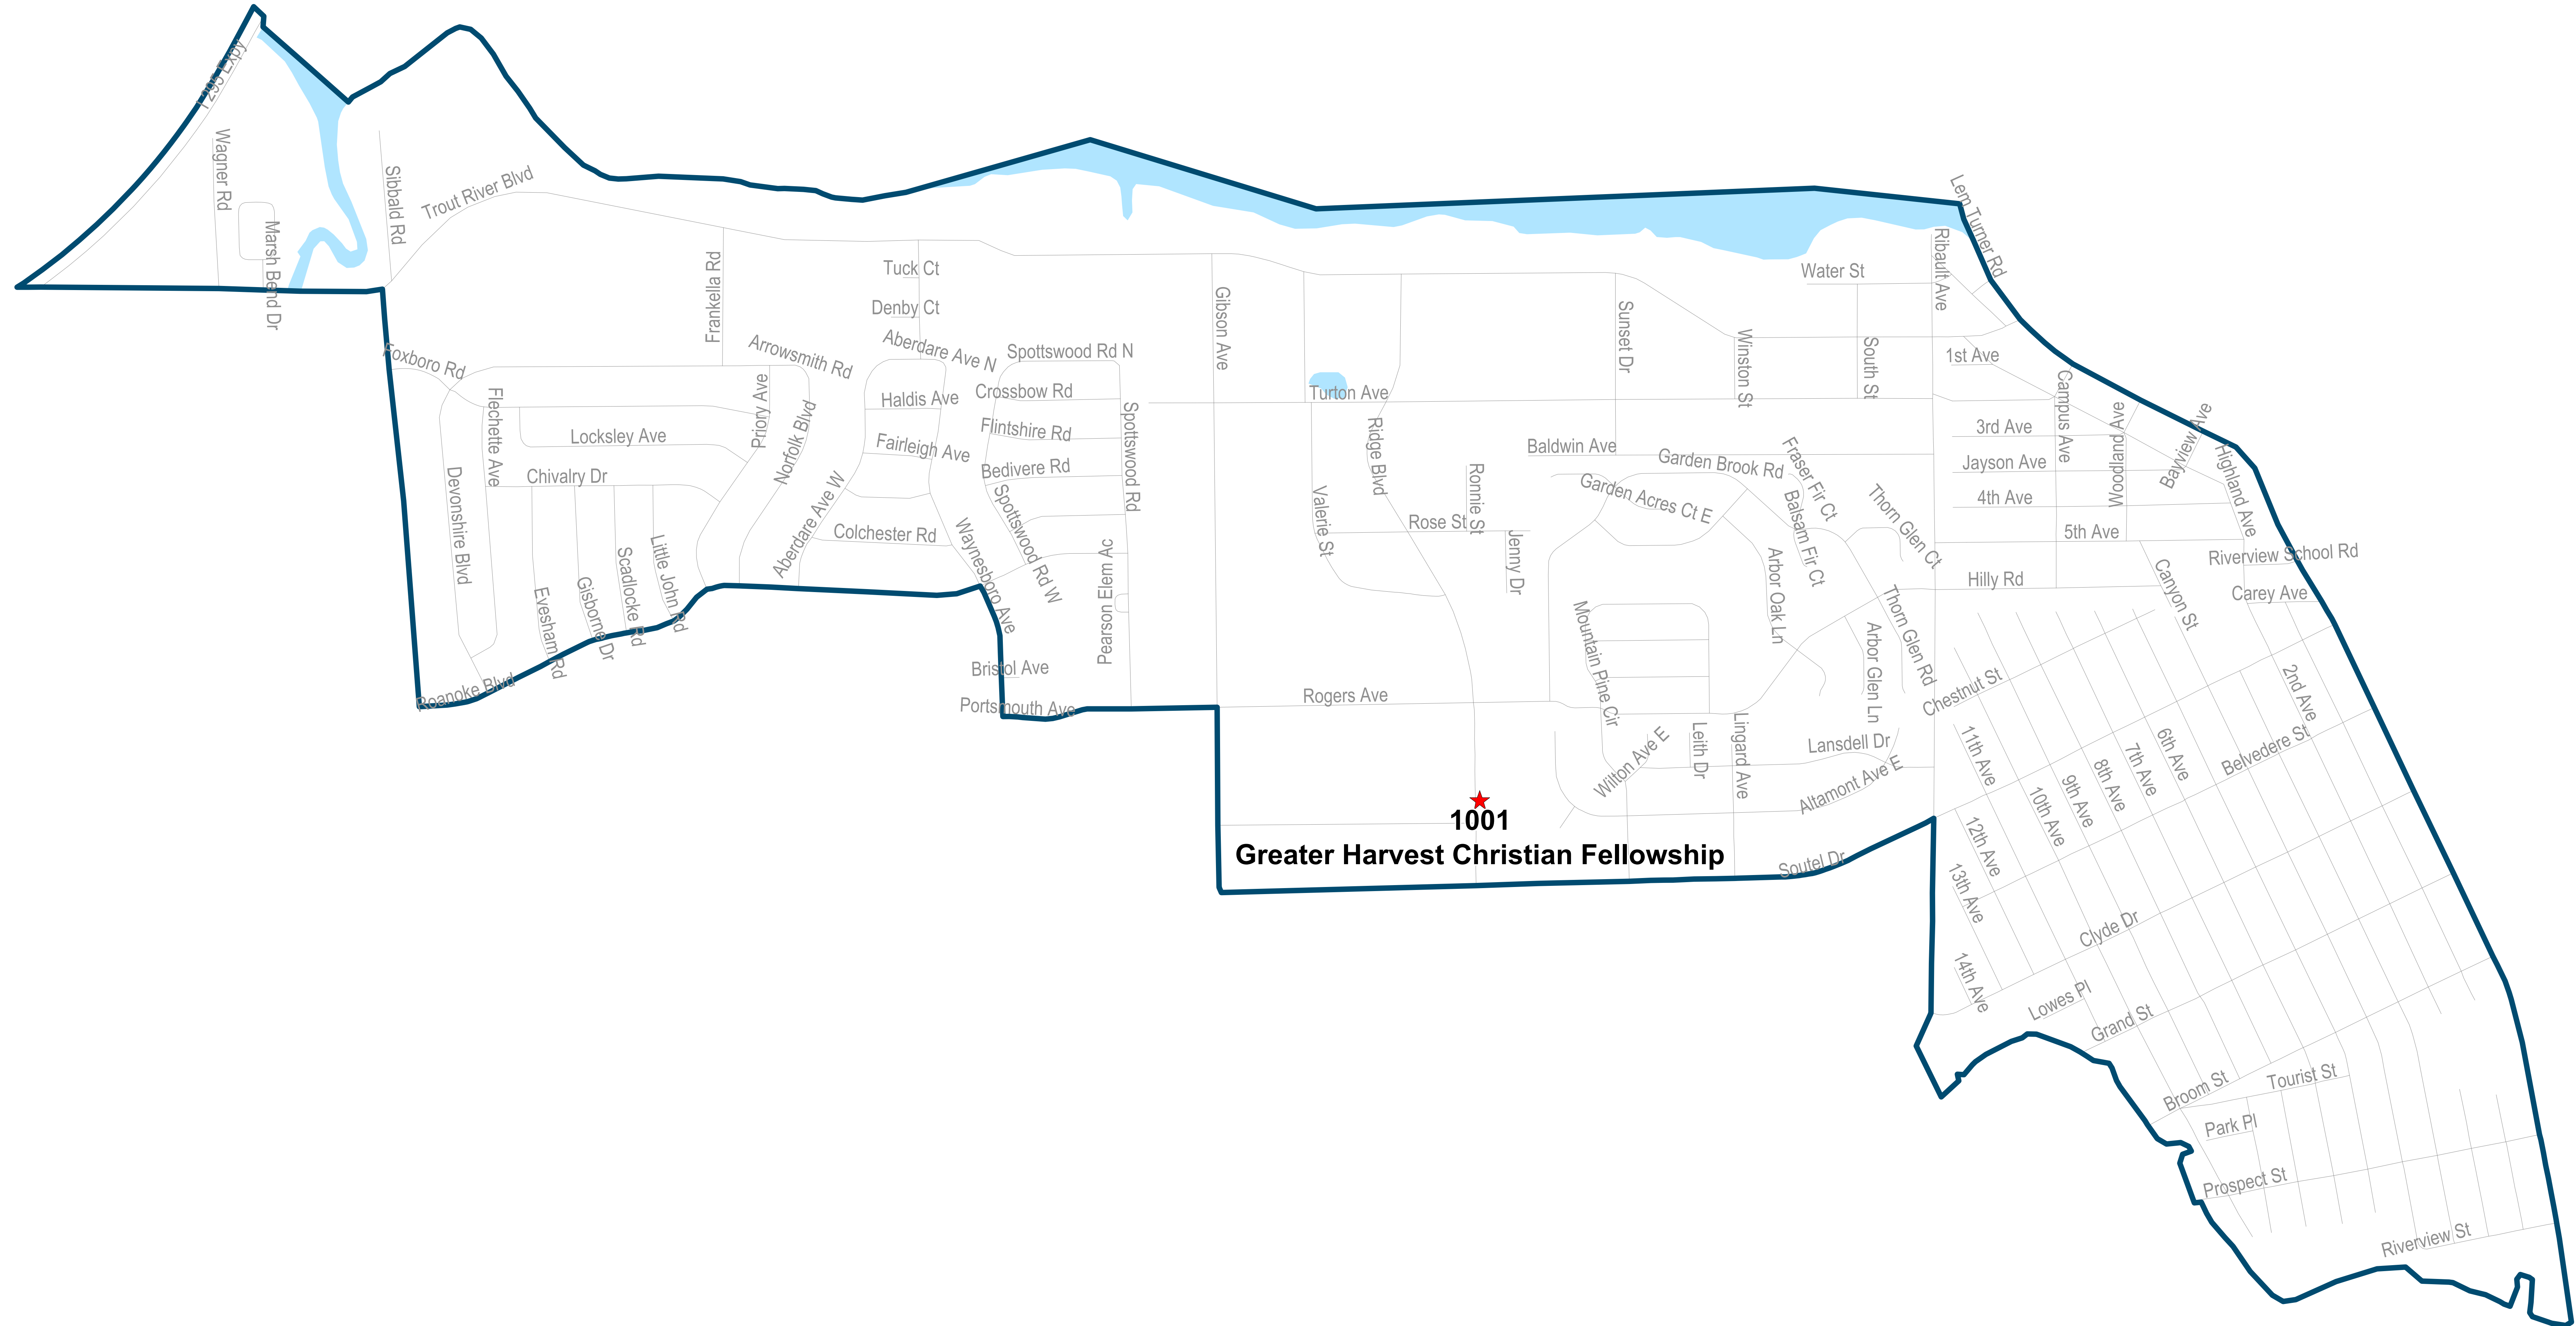

Duval County Supervisor of Elections Precinct 1001

Greater Harvest Christian Fellowship
9113 Ridge Blvd
Jacksonville, FL 32208

1001

Greater Harvest Christian Fellowship

Map created on 10/23 by AMT

Duval County Supervisor of Elections Precinct 1002