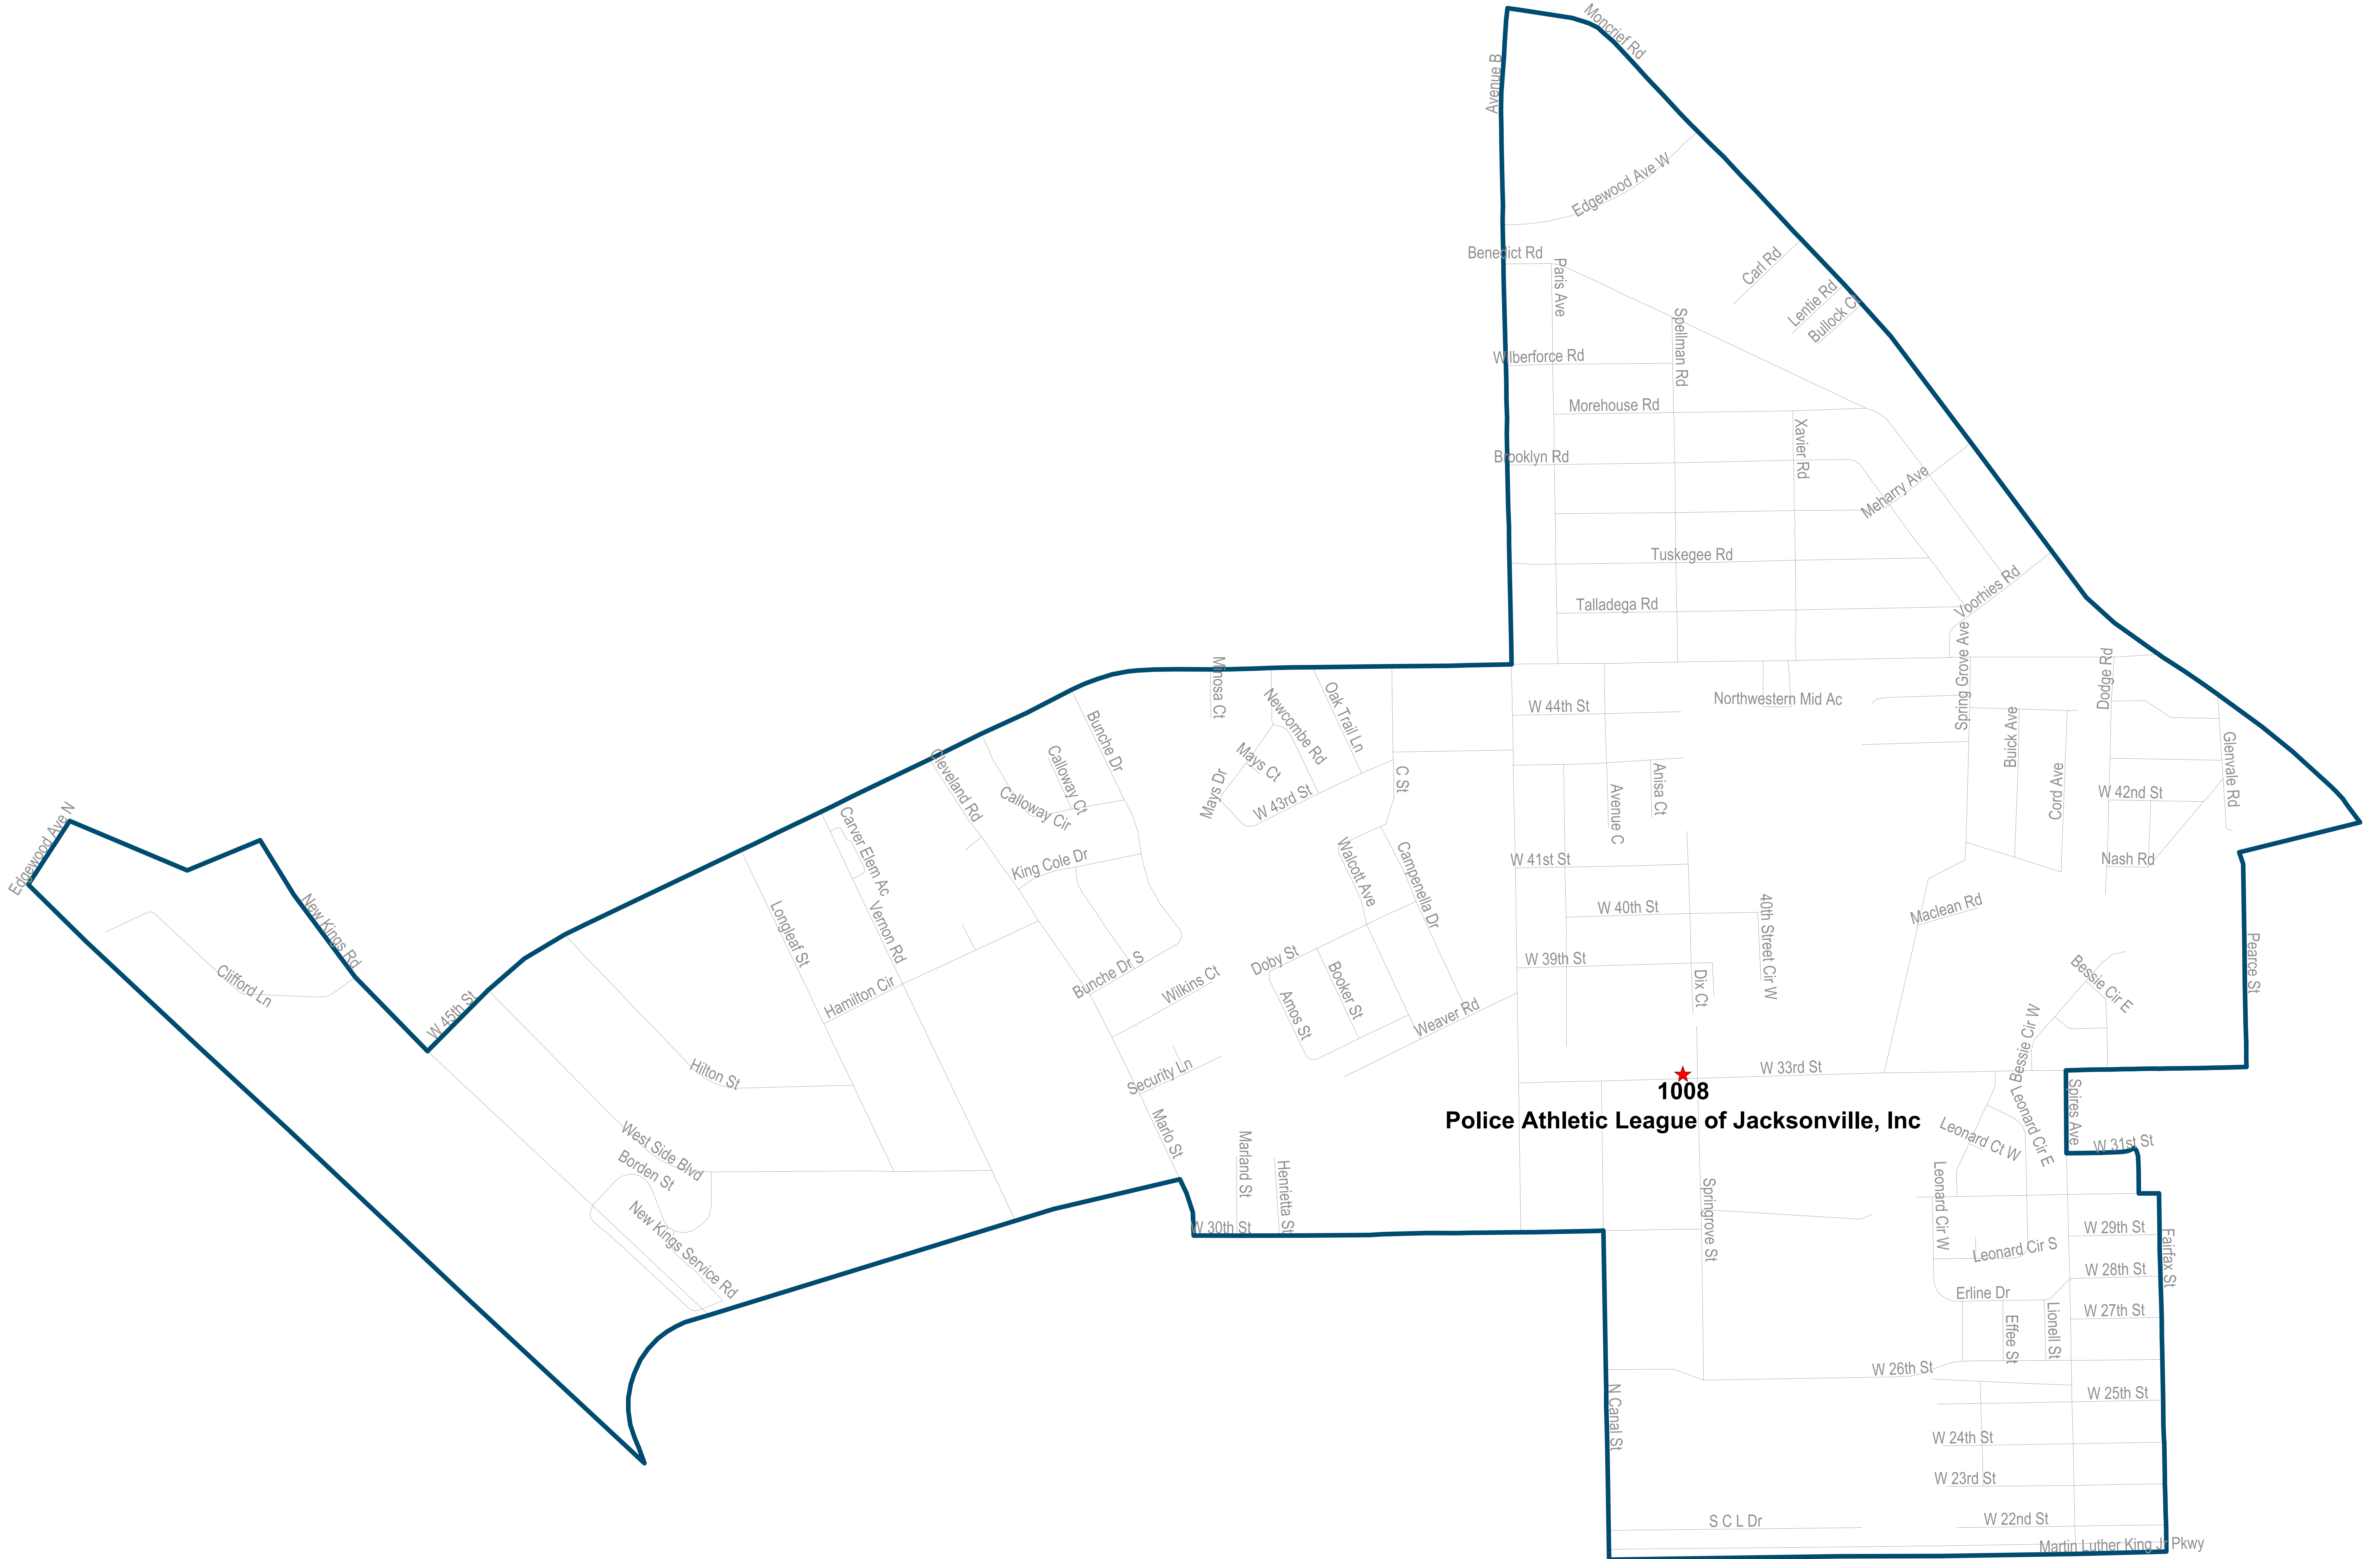

Duval County Supervisor of Elections Precinct 1008

Police Athletic League of Jacksonville, Inc
2165 W 33rd St
Jacksonville, FL 32209

1008
Police Athletic League of Jacksonville, Inc